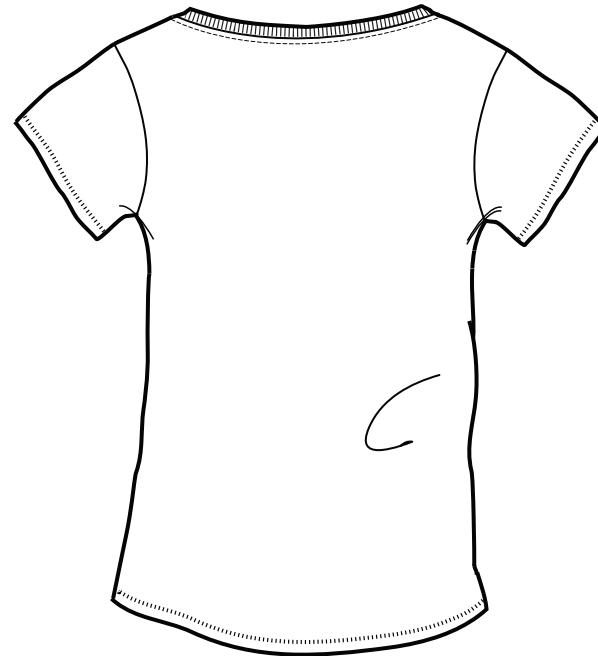

FRONT

BACK

SIZES		XS	S	M	L	XL
A	Half Chest 2,5cm below armhole	42	44,5	47,5	50,5	53,5
B	Body Length (from HPS)	62	64	66	68	69
C	Sleeve length	15	15	16	16	17